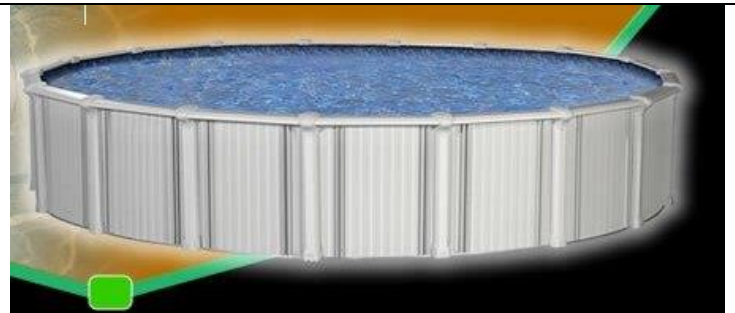

2017 Above Ground Pools

For more information, see the individual specification sheets and our price list

Reprieve STR48 by Sharkline (Economy)
Espirit STR52 by Atlantic

Matrix RTR54 by Sharkline Premium™

Escalade STR52 by Sharkline Premium™

Oceanic STR54 by Sharkline Premium™

Regency STR52 by Atlantic

Oasis ATR54 by Sharkline Premium™

Patriot RTR52 by Atlantic

Influence RTR52 by Aqua Leader

Chesapeake STR54 by Atlantic